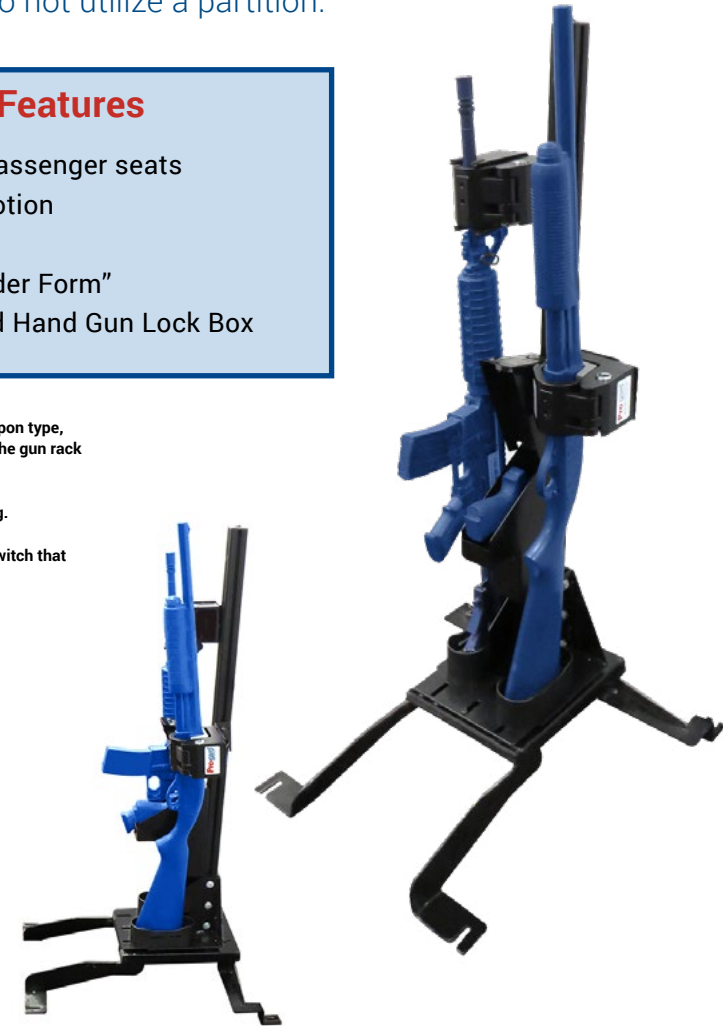

Pro-gard
PRODUCTS LLC.

9650 East 148th Street | Noblesville, IN 46060
Phone 317.579.6680 | 800.480.6680 | Fax 317.579.6681

www.pro-gard.com | sales@pro-gard.com