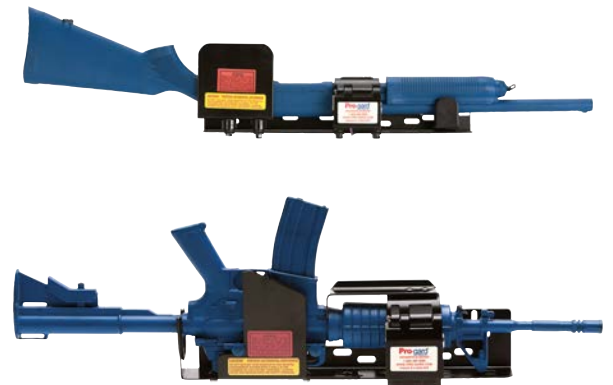

# UNIVERSAL PARTITION MOUNT GUN RACK

The G5000 Series Gun Rack is a single weapon mount which can secure a wide variety of weapons. This gun rack mounts horizontally to the top of the partition between the window and the roll bar.

## SPACE UNIVERSAL PARTITION MOUNT FEATURES

- » Mounts horizontally on Pro-gard Partitions
- » Mounts on any flat surface
- » Available for single weapon mounting
- » Universal Mounting - variety of mounting styles to accommodate your requirements
- » Horizontal mount depending on vehicle, location, and accessories\*
- » For use in vehicles with partitions
- » Adjustable brackets and gun locks with adjustable inserts\*
- » Accommodates multiple weapon and accessory configurations
- » Single Weapon Mounting
- » Some components may be transferable to other Pro-gard gun rack mounting configurations
- » 8 second delay timer included, allows for quick access to weapon with touch of button
- » Black powder coated steel finish
- » No Holes Drilled for easy install
- » Momentary switch and 8-second timer
- » Customized to meet the specifications for each officer's weapon
- » Choose from three different styles of gun lock override keys: straight, vending, or handcuff

*\*Contact a customer service representative for more information*

The G5000 Series Gun Rack shown in the 2018 Chevy Tahoe

The G5000 Series Gun Rack shown in the Dodge Charger

Gun Locks are determined by a combination of mounting location, weapon type, and weapon accessories. In order to secure the best fitment, we build the gun rack around each specific weapon and accessories.

All gun racks come equipped with an 8 second timer and momentary switch that allows for quick, easy access to the weapon (s).

Choose from three styles of key override: Straight, Handcuff or Vending.

**Pro-gard**<sup>™</sup>  
PRODUCTS LLC.