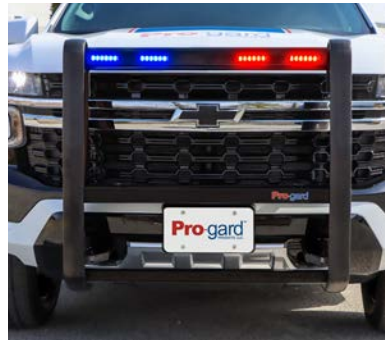

PRISONER TRANSPORT

Pro-cell, Prisoner Transport Systems

- » Pro-cell 1000, Half Cage, Single Prisoner Transport
- » Pro-cell 1826, Full Cage, Dual Prisoner Transport

Prisoner Transport Partitions

- » Available in Standard, Space Saver, and Viper Shield™ Enhanced Space Saver Partitions
- » Choose from nine different window configurations

Transport Seats

Outboard Seat Belts

Cargo Barriers

- » Mounts using pre-existing OEM Slots
- » Utilizes patented side curtain airbag wings

Window Armor and ABS Door Panels

- » Steel Bars, style Window Armor
- » Reinforced Polycarbonate style Window Armor

Prisoner Transport LED Lighting

- » Three settings: red/off/white
- » Low-profile design is easy to install

GUN RACKS

Tri-Lock Vertical Partition Mount

- » Mounts to recess panel, (2) long guns and stores (1) hand gun

Tri-Lock Self-Supporting Mount

- » Mounts vertically between driver & passenger seats
- » Mounts (2) long guns and stores (1) hand gun

Vertical Self-Supporting Mount

- » Mounts to OEM locations
- » Mount up to two rifles or automatic weapons

Universal Partition Mount

- » Mounts on any flat service

Vertical Partition Mount

- » Mounts up to two rifles or automatic weapons on the recess panel

Pro-cell Vertical Mount

(for use with Pro-cell ½ Cage Prisoner Transport System)

ORGANIZATION AND STORAGE

Cargo Security Cover

- » Can be retrofitted to Pro-gard Cargo Barriers
- » Securely mounts using existing OEM mounting points
- » Available without Cargo Barrier & includes lower panels

Cargo Storage Drawer

- » Three unique hinged storage compartments

Weapon Drawer (Wood)

- » Mounts with or without Pro-gard Cargo Barrier

Storage Drawer (Aluminum)

- » Mounts with or without Pro-gard Cargo Barrier

Seat Organizers

- » Choose from three styles of ABS Utility Organizers

EXTERIOR VEHICLE PROTECTION

HD Push Bumpers

- » With or without Integrated LEDs*

Ballistic Door Panels

Rear Window Guards

- » (3) Pieces, 2" Screen with Black Steel Frame