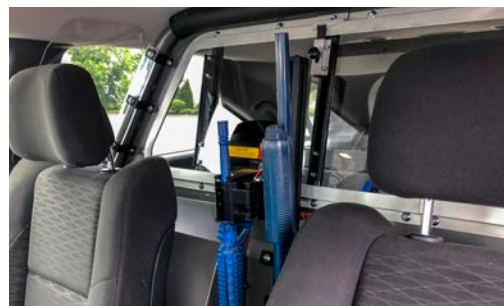

9650 East 148th Street | Noblesville, IN 46060

Phone 800.480.6680 | Fax 317.579.6681

pro-gard.com