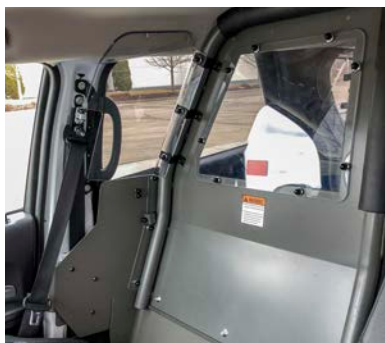

PRISONER TRANSPORT

Pro-cell, Prisoner Transport Systems

- » Pro-cell 1000, Half Cage, Single Prisoner Transport
- » Pro-cell 1826, Full Cage, Dual Prisoner Transport

Prisoner Transport Partitions

- » **Available in the Space Saver Plus Partition**
- » Choose from nine different window configurations
- » Transfer kits available on Universal Models

Transport Seat and Floor Pans

- » ABS material resists pathogens & biohazards

Cargo Barriers

- » Mounts using pre-existing OEM Slots
- » Utilizes patented side curtain airbag wings

Outboard Seat Belts

Window Armor

- » Steel Bars style Window Armor
- » Reinforced Polycarbonate Window Armor

Prisoner Transport LED Lighting

- » Three settings: red/off/white
- » Low-profile design is easy to install

GUN RACKS

Tri-Lock Vertical Partition Mount

- » Mounts (2) long guns and stores (1) hand gun

Tri-Lock Self-Supporting Mount

- » Mounts vertically between driver & passenger seats
- » Mounts (2) long guns and stores (1) hand gun

Vertical Self-Supporting Mount

- » Mounts to OEM locations
- » Mount up to two rifles or automatic weapons

Universal Partition Mount

- » Mounts on any flat service

Vertical Partition Mount

- » Mounts up to two rifles or automatic weapons

ORGANIZATION AND STORAGE

Seat Organizers

- » Choose from three styles of ABS Utility Organizers

EXTERIOR VEHICLE PROTECTION

HD Push Bumpers

- » With or without Integrated LEDs*
- » Uniquely designed for maximum coverage
- » Precut holes and slots in the bumper allow for mounting auxiliary lighting and speakers

Rear Window Guards

- » (3) Pieces, 2" Screen with Black Steel Frame