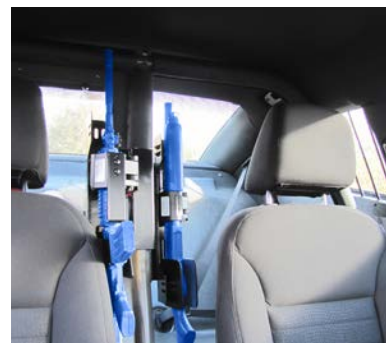

PRISONER TRANSPORT

Pro-cell, Prisoner Transport Systems

- » Pro-cell 1000, Half Cage, Single Prisoner Transport
- » Pro-cell 1500, Half Cage w/ Full Roll Bar, Single Prisoner Transport
- » Pro-cell 1826, Full Cage, Dual Prisoner Transport

Prisoner Transport Partitions*

- » **Available in Standard, Space Saver, Space Saver Plus, and Viper Shield™ Enhanced Space Saver Partitions**
- » Choose from nine different window configurations
- » Transfer kits available on Universal Models*

Transport Seat and Floor Pans

Outboard Seat Belts

- » Retro fits to any Pro-gard Transport Seats

Window Armor and ABS Door Panels

- » Steel Bar style Window Armor
- » Reinforced Polycarbonate style Window Armor

Prisoner Transport LED Lighting

- » Three settings: red/off/white
- » Low-profile design is easy to install

GUN RACKS

Tri-Lock Vertical Partition Mount

- » Mounts (2) long guns and stores (1) hand gun

Tri-Lock Self-Supporting Mount

- » Mounts vertically between driver & passenger seats
- » Mounts (2) long guns and stores (1) hand gun

Vertical Self-Supporting Mount

- » Mounts to OEM locations
- » Mount up to two rifles or automatic weapons

Universal Partition Mount

- » Mounts on any flat service

Vertical Partition Mount

- » Mounts up to two rifles or automatic weapons

Pro-cell Vertical Mount

(for use with Pro-cell ½ Cage Prisoner Transport System)

Trunk Mount

- » Mounts to trunk lid

ORGANIZATION AND STORAGE

Trunk Trays

- » Steel tray w/ heavy duty, full-extension, support slides

Trunk Organizers

- » Universal D3805 available

Seat Organizers

- » Choose from three styles of ABS Utility Organizers

EXTERIOR VEHICLE PROTECTION

HD Push Bumpers

- » With or without Integrated LEDs*

HD Fender Wraps

- » Securely attaches to our HD Push Bumpers
- » Utilizes existing OEM mounting points